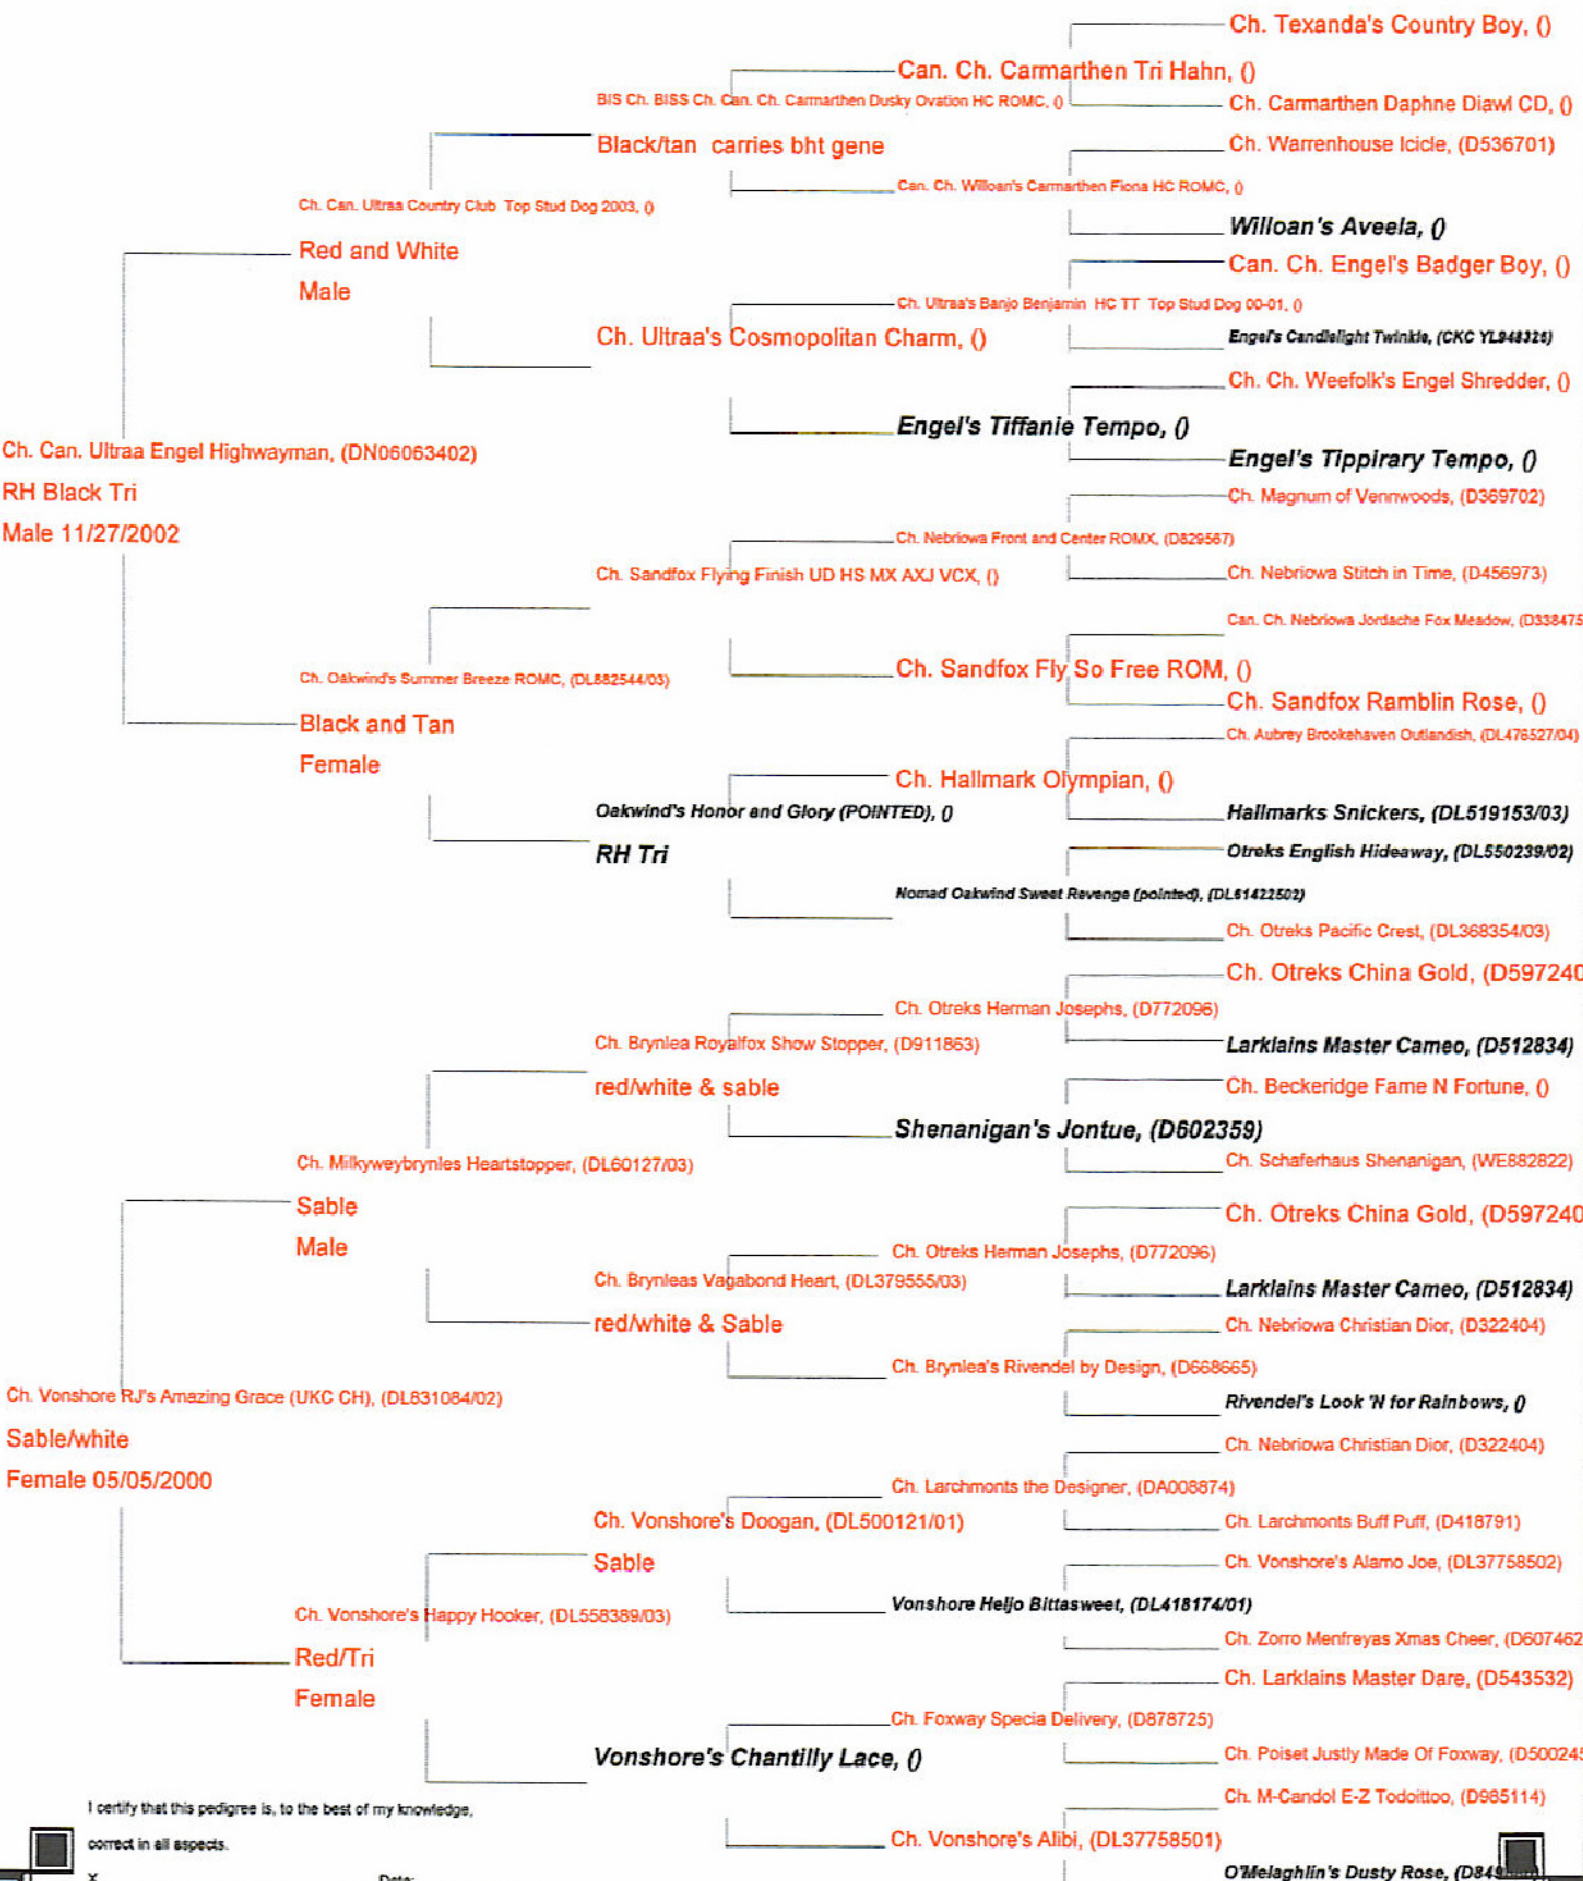

Kathy Fortin
1527 Hwy V
Fredericktown, Mo 63645
573-783-7265

Pedigree For Fortin's True Colors

Black/Tan & white
Male 06/23/2005

I certify that this pedigree is, to the best of my knowledge,
correct in all aspects.
X _____ Date: _____